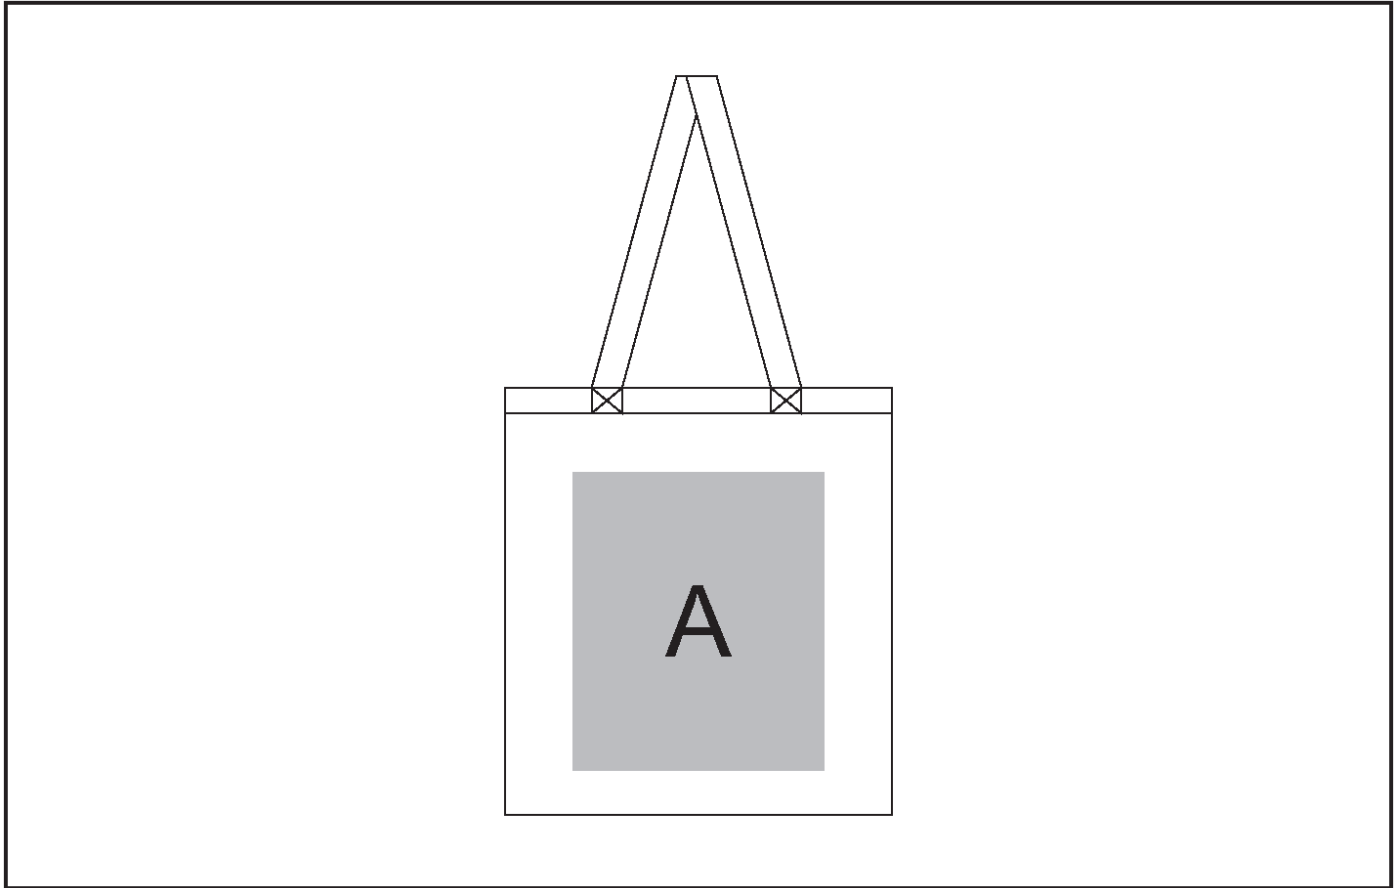

IDEA-1142

Altitude Tide Colour Cotton Shopper

Need to know:

- NB: Inclusive Branding is NOT applicable to Items marked as Reduced to Clear.
- Texture of Item will affect the Print

Branding Options:

Position A

1. Digital Direct Transfer (DDT-D)
Full Colour
Size: 105mm wide x 74mm high
2. Digital Direct Transfer (DDT-A)
Full Colour
Size: 105mm wide x 148mm high
3. Digital Direct Transfer (DDT-B)
Full Colour
Size: 148mm wide x 210mm high
4. Digital Direct Transfer (DDT-C)
Full Colour
Size: 200mm wide x 270mm high
5. Screen Print (SA)
1 Colour
Size: 200mm wide x 270mm high